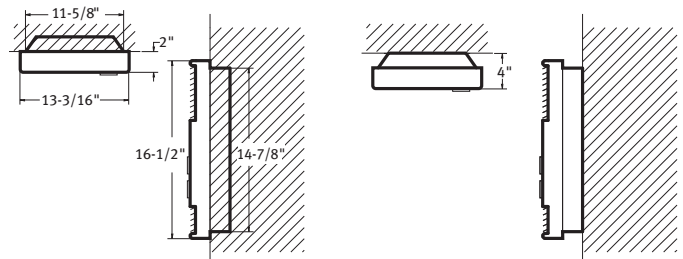

Applications

- Entryways
- Reception Areas
- Fire Station Changing Areas
- Restrooms
- Offices

Standard Construction Features

Heating Elements – Stitched ribbon-type element.

Outlet Grille – The 20-gauge steel grille has an epoxy-polyester powder paint finish available in white or almond.

Recessed

Wall-Mounted

Remote Room Thermostat – See page 96

European Style Wall Heater Listing

Watts		Volts	Total Amps (1)	CFM		Maximum Air Temperature	Weight lb (kg)	Catalog Number
Minimum	Maximum			Minimum	Maximum			
-	1500	120	13.0	-	70	68 (38)	14 (6)	935U01500B
750	1500	120	13.0	35	70	68 (38)	14 (6)	935U01500B-T
750	1500	120	13.0	35	70	68 (38)	14 (6)	935U01500B-TZ
-	1500/1125	240/208	6.7/5.9	-	70	68/51 (38/28)	14 (6)	935U01500V
750/563	1500/1125	240/208	6.7/5.9	35	70	68/51 (38/28)	14 (6)	935U01500V-T
750/563	1500/1125	240/208	6.7/5.9	35	70	68/51 (38/28)	14 (6)	935U01500V-TZ