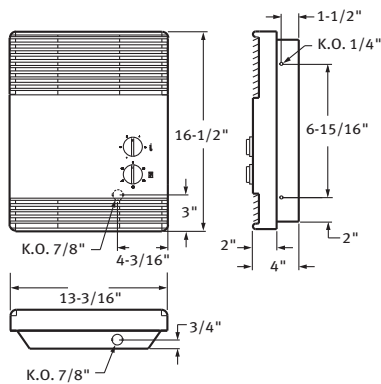

Recessed

Wall-Mounted

Remote Room Thermostat – See page 96

European Style Wall Heater Listing

Watts		Volts	Total Amps (1)	CFM		Maximum Air Temperature	Weight lb (kg)	Catalog Number
Minimum	Maximum			Minimum	Maximum			
-	1500	120	13.0	-	70	68 (38)	14 (6)	935U01500B
750	1500	120	13.0	35	70	68 (38)	14 (6)	935U01500B-T
750	1500	120	13.0	35	70	68 (38)	14 (6)	935U01500B-TZ
-	1500/1125	240/208	6.7/5.9	-	70	68/51 (38/28)	14 (6)	935U01500V
750/563	1500/1125	240/208	6.7/5.9	35	70	68/51 (38/28)	14 (6)	935U01500V-T
750/563	1500/1125	240/208	6.7/5.9	35	70	68/51 (38/28)	14 (6)	935U01500V-TZ